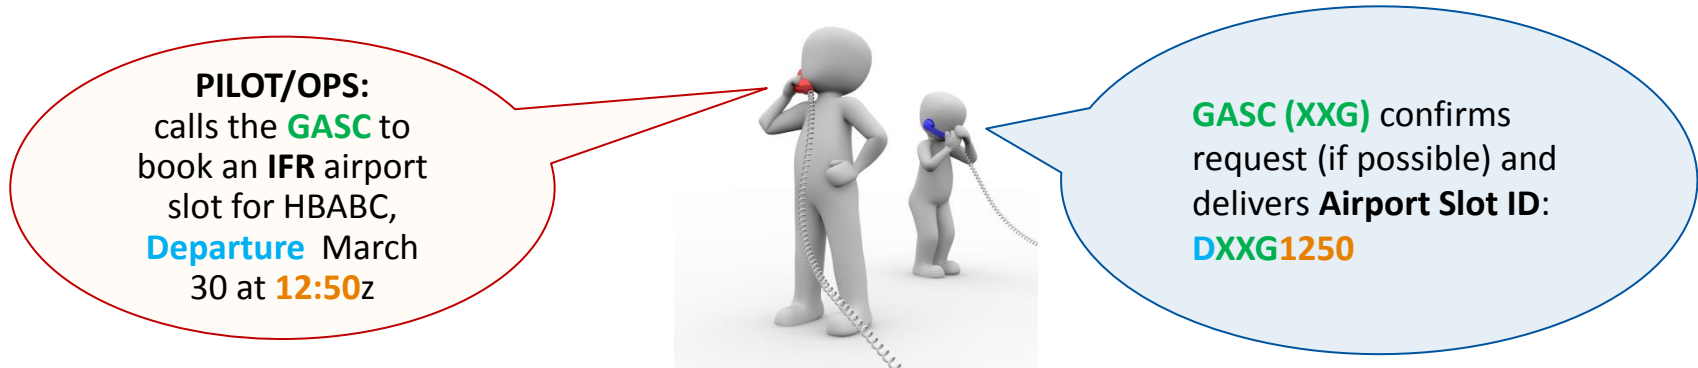

AIRPORT SLOT ID – IFR FLIGHT WITH REGISTRATION

⇒ USE YOUR **DXXG1250** AIRPORT SLOT CONFIRMATION ID FOR YOUR FLIGHTPLAN:

AIRPORT SLOT ID – IFR FLIGHT WITH CALL SIGN

⇒ USE YOUR **ACAZ0201A** AIRPORT SLOT CONFIRMATION ID FOR YOUR FLIGHTPLAN: