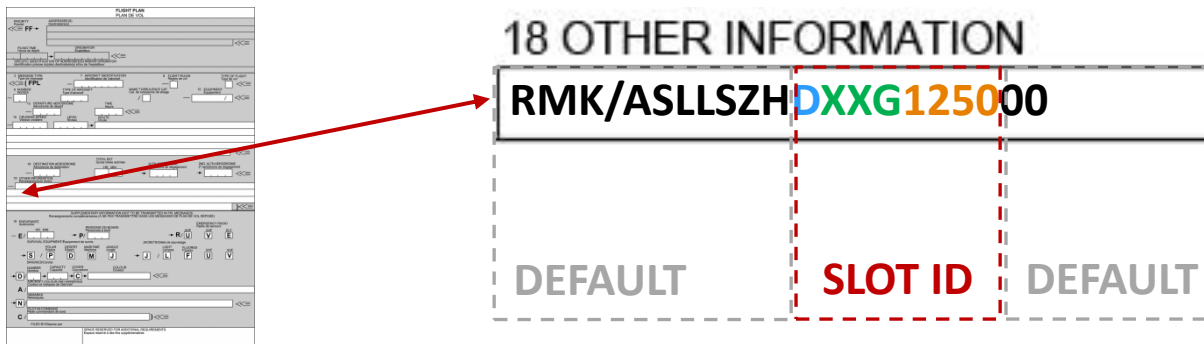

AIRPORT SLOT ID – IFR FLIGHT WITH REGISTRATION

⇒ USE YOUR **DXXG1250** AIRPORT SLOT CONFIRMATION ID FOR YOUR FLIGHTPLAN:

AIRPORT SLOT ID – IFR FLIGHT WITH CALL SIGN

⇒ USE YOUR **ACAZ0201A** AIRPORT SLOT CONFIRMATION ID FOR YOUR FLIGHTPLAN: