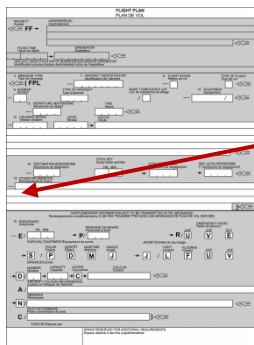

AIRPORT SLOT ID – IFR FLIGHT WITH REGISTRATION

⇒ USE YOUR **DXXG1250** AIRPORT SLOT CONFIRMATION ID FOR YOUR FLIGHTPLAN:

AIRPORT SLOT ID – IFR FLIGHT WITH CALL SIGN

⇒ USE YOUR **ACAZ0201A** AIRPORT SLOT CONFIRMATION ID FOR YOUR FLIGHTPLAN: