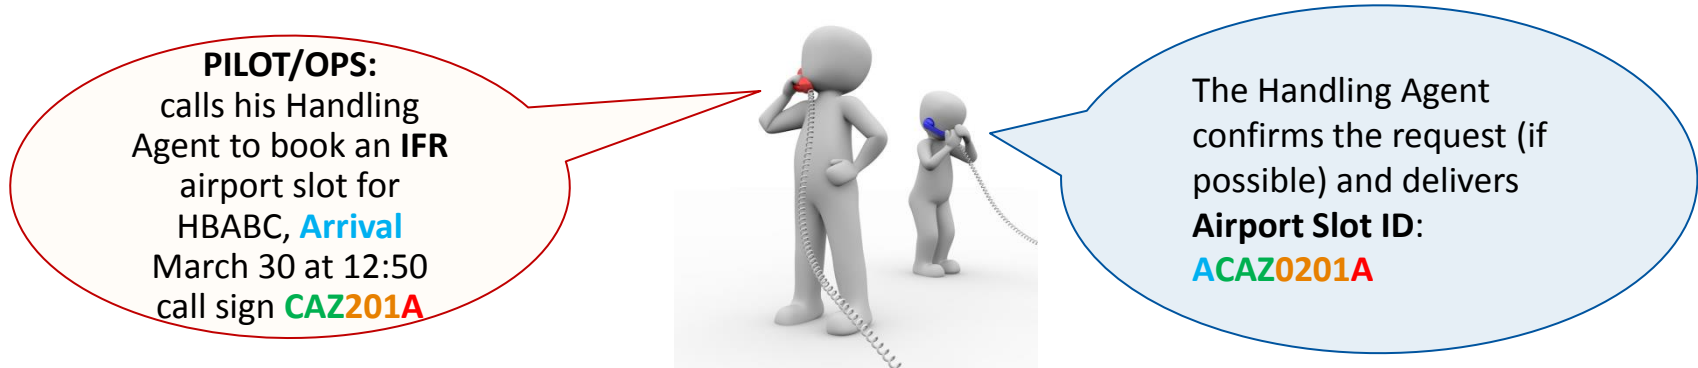

AIRPORT SLOT ID – IFR FLIGHT WITH REGISTRATION

⇒ USE YOUR **DXXG1250** AIRPORT SLOT CONFIRMATION ID FOR YOUR FLIGHTPLAN:

AIRPORT SLOT ID – IFR FLIGHT WITH CALL SIGN

⇒ USE YOUR **ACAZ0201A** AIRPORT SLOT CONFIRMATION ID FOR YOUR FLIGHTPLAN: