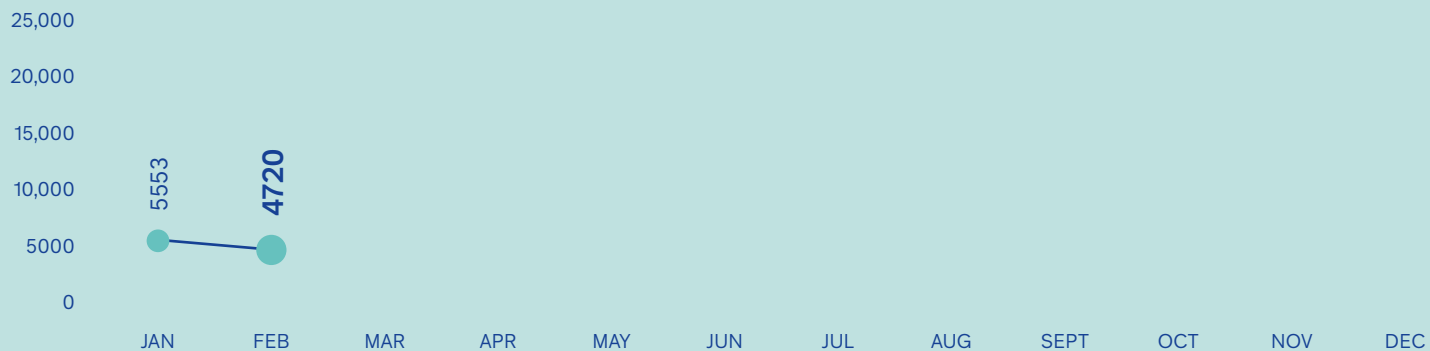

Traffic figures February 2021

PASSENGERS

192,558

-90.4% vs. previous year

AIR TRAFFIC MOVEMENTS

4720

-74.7% vs. previous year

FREIGHT

28,602t

-17.6% vs. previous year