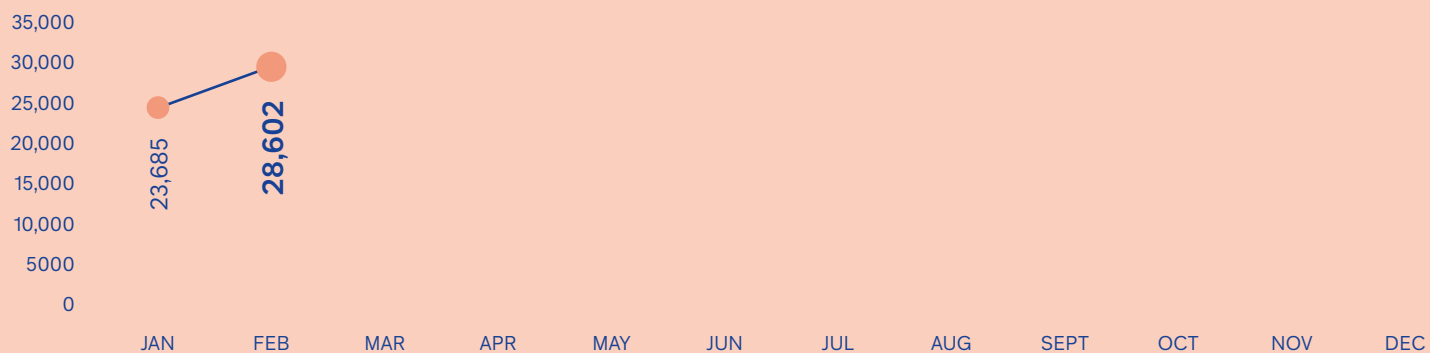

Traffic figures February 2021

PASSENGERS

192,558

-90.4% vs. previous year

AIR TRAFFIC MOVEMENTS

4720

-74.7% vs. previous year

FREIGHT

28,602t

-17.6% vs. previous year