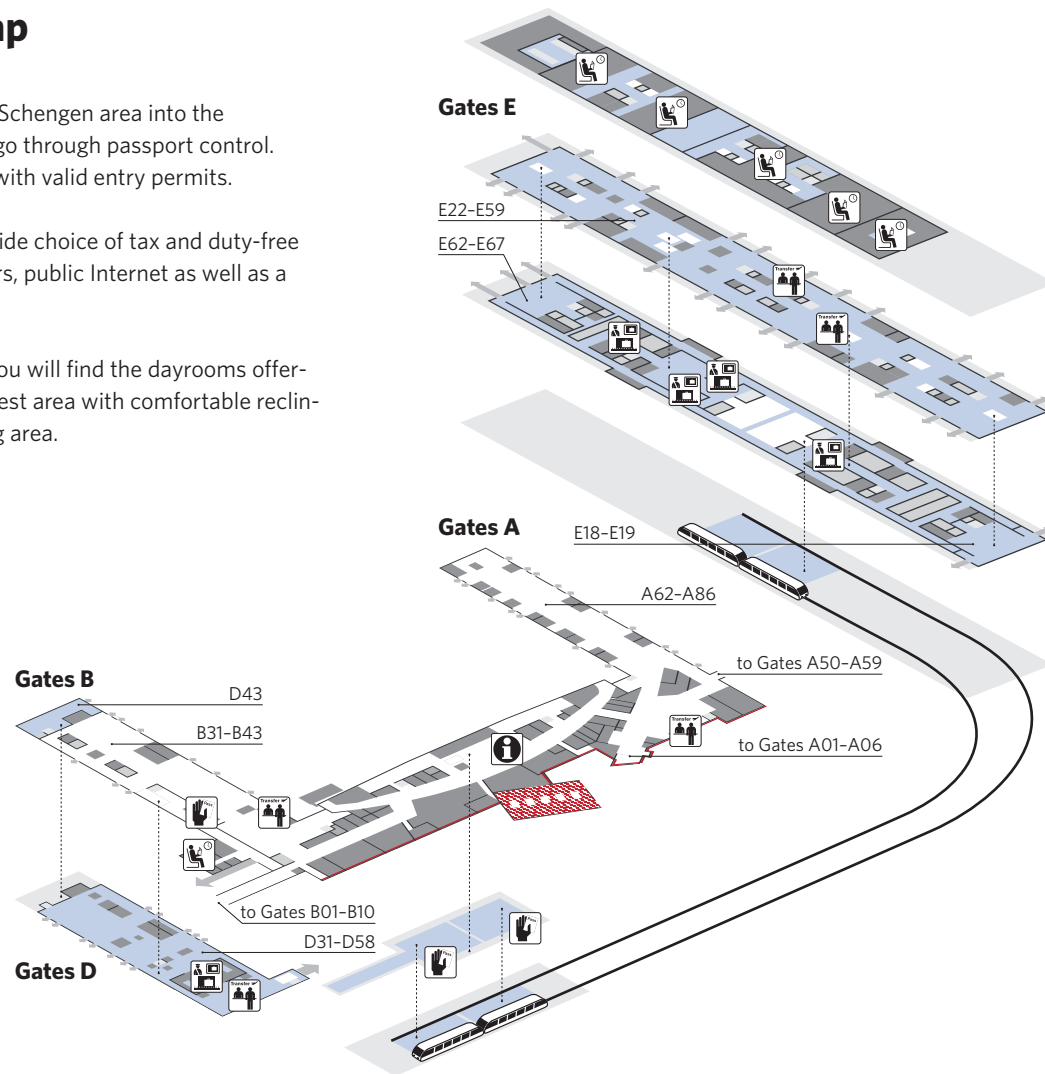

Zurich Airport map

When proceeding from the non-Schengen area into the Schengen area, you will have to go through passport control. You will only be allowed access with valid entry permits.

In all gate areas you will find a wide choice of tax and duty-free products, shops, restaurants, bars, public Internet as well as a spacious waiting area.

Additionally in the gate area D you will find the dayrooms offering space for overnight stays, a rest area with comfortable reclining chairs, showers and a waiting area.

-  Schengen
-  Non-Schengen
-  Information
-  Lounge
-  Passport control
-  Security check
-  Transfer desk

Please allow the following times to get to the gates:

	Gates E to	Gates A/B to	Gates D to
Gates A01-86	25-30 min	10-15 min	15-20 min
Gates B01-10	25-30 min	10-15 min	10-15 min
Gates B31-43	20-25 min	10-15 min	10-15 min
Gates E16-67	10-15 min	15-20 min	15-20 min
Gates D31-58	15-20 min	15-20 min	5-10 min

This information is designed to help you with your connecting flight and for the duration of your stay at Zurich Airport.

If the boarding gate for your connecting flight is not yet displayed on the monitors, you will find information on your next destination airport and the corresponding gate area for your stay at Zurich Airport below. Please follow the corresponding signs. Remember to check the flight information monitors regularly to find out which boarding area you should proceed to.